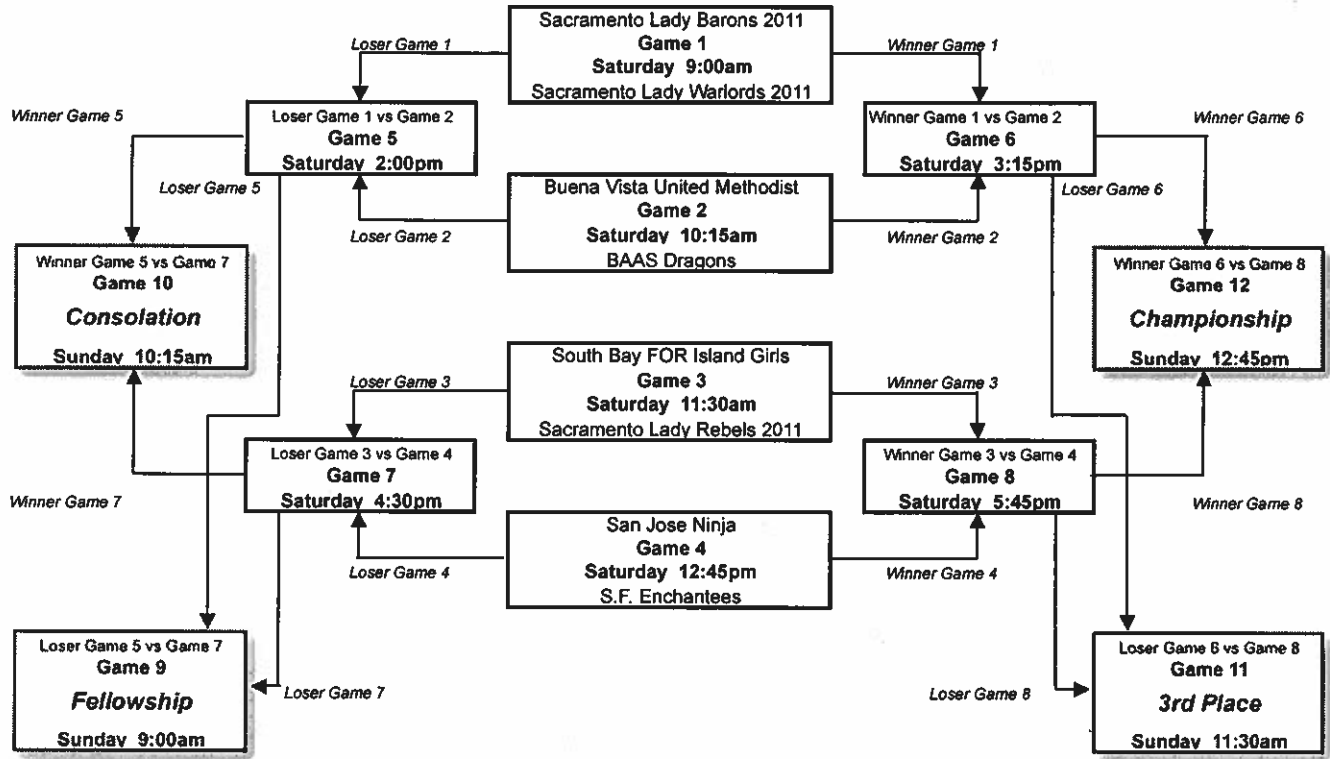

GIRLS UPPER SILVER

all games played at Hiram Johnson High School (Main)

Division Coordinator: Jerry Leong & Kristi Fujimoto
Gym Coordinator: Joyce Engbritson & Austin Nodohara

Saturday, March 28, 2009

Hiram Johnson High School (Main)

9:00 AM	1	Sacramento Lady Barons 2011	vs	Sacramento Lady Warlords 2011
10:15 AM	2	Buena Vista United Methodist	vs	BAAS Dragons
11:30 AM	3	South Bay FOR Island Girls	vs	Sacramento Lady Rebels 2011
12:45 PM	4	San Jose Ninja	vs	S.F. Enchantees
2:00 PM	5	Loser Game 1	vs	Loser Game 2
3:15 PM	6	Winner Game 1	vs	Winner Game 2
4:30 PM	7	Loser Game 3	vs	Loser Game 4
5:45 PM	8	Winner Game 3	vs	Winner Game 4

Sunday, March 29, 2009

Hiram Johnson High School (Main)

Fellowship 9:00 AM	9	Loser Game 5	vs	Loser Game 7
Consolation 10:15 AM	10	Winner Game 5	vs	Winner Game 7
3rd Place 11:30 AM	11	Loser Game 6	vs	Loser Game 8
Championship 12:45 PM	12	Winner Game 6	vs	Winner Game 8

Team listed at the top of each bracket (or listed first) is the HOME TEAM and wears white jerseys.