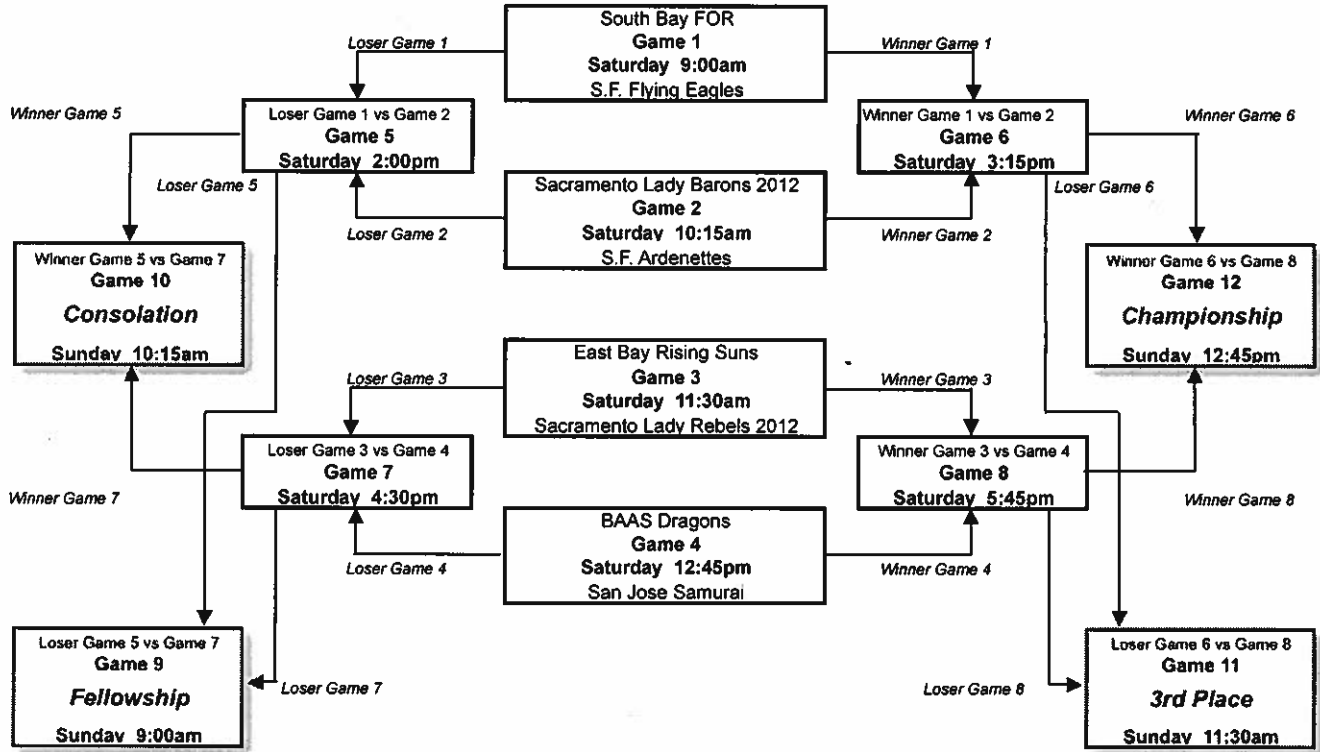

GIRLS LOWER SILVER

all games played at Luther Burbank High School (Main)

Division Coordinator: Jerry Leong & Kristi Fujimoto
Gym Coordinator: Mitzi Higashidani, Karen Tokunaga & Johnson Wong

Saturday, March 28, 2009

Luther Burbank High School (Main)

9:00 AM	1	South Bay FOR	vs	S.F. Flying Eagles
10:15 AM	2	Sacramento Lady Barons 2012	vs	S.F. Ardenettes
11:30 AM	3	East Bay Rising Suns	vs	Sacramento Lady Rebels 2012
12:45 PM	4	BAAS Dragons	vs	San Jose Samurai
2:00 PM	5	Loser Game 1	vs	Loser Game 2
3:15 PM	6	Winner Game 1	vs	Winner Game 2
4:30 PM	7	Loser Game 3	vs	Loser Game 4
5:45 PM	8	Winner Game 3	vs	Winner Game 4

Sunday, March 29, 2009

Luther Burbank High School (Main)

Fellowship 9:00 AM	9	Loser Game 5	vs	Loser Game 7
Consolation 10:15 AM	10	Winner Game 5	vs	Winner Game 7
3rd Place 11:30 AM	11	Loser Game 6	vs	Loser Game 8
Championship 12:45 PM	12	Winner Game 6	vs	Winner Game 8

Team listed at the top of each bracket (or listed first) is the HOME TEAM and wears white jerseys.